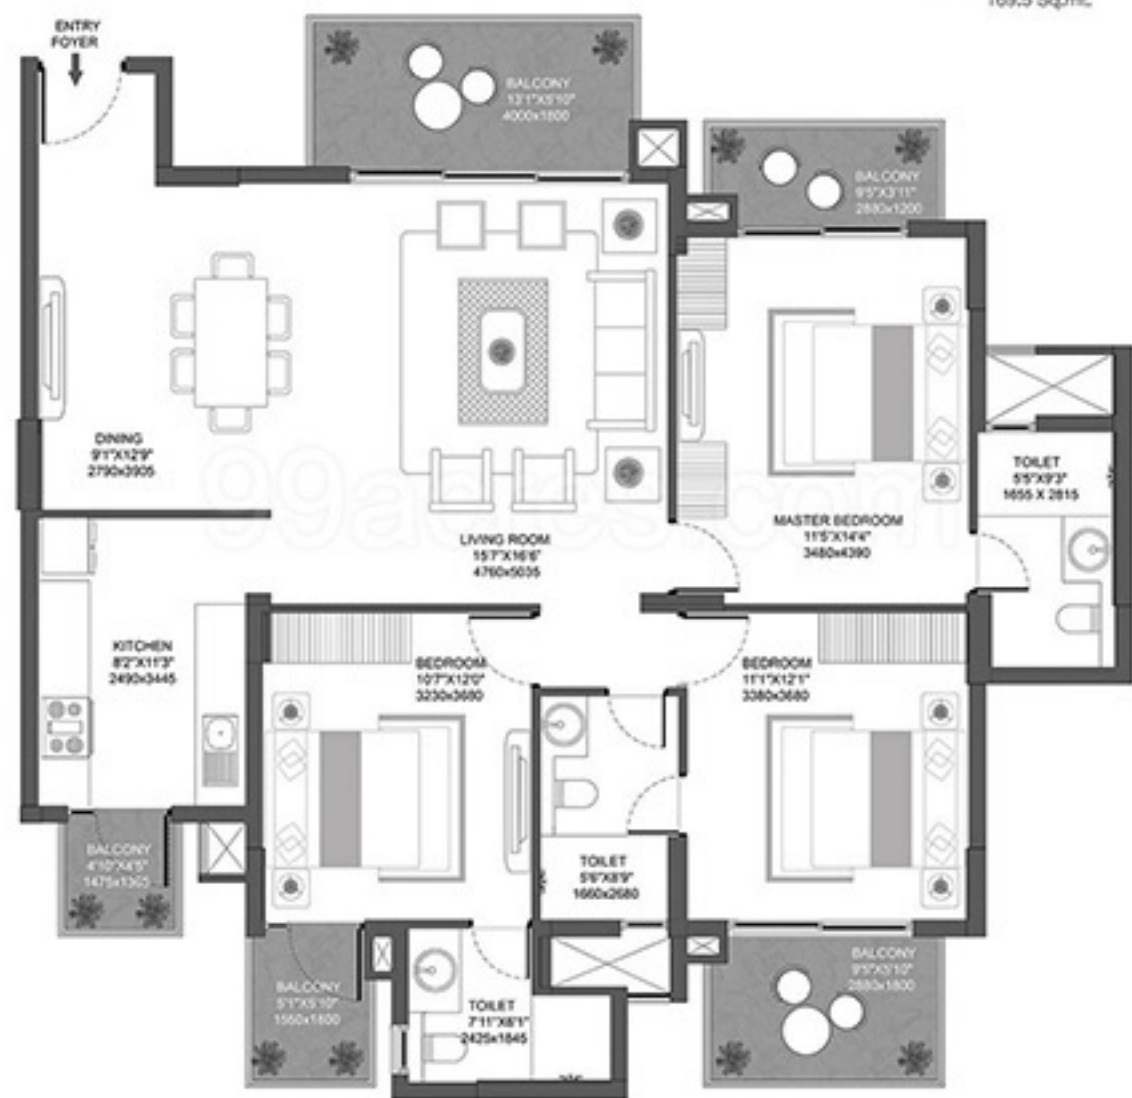

3 BHK TYPE-B
Area: 1779.0 Sq.ft.,
165.2 Sq.mt.

3 BHK TYPE-C
Area: 1825.0 Sq.ft.,
169.5 Sq.m.

3 BHK TYPE-A
Area: 1835.0 Sq.ft.
170.4 Sq.mt.

3 BHK+UTILITY-TYPE-B

Area: 2001.0 Sq.ft.,
185.9 Sq.mt.

3 BHK+UTILITY-TYPE-D

Area: 2059.0 Sq.ft.,
191.2 Sq.mt.

3 BHK+UTILITY-TYPE-C
Area: 2142.0 Sq.ft.,
199.0 Sq.mt.