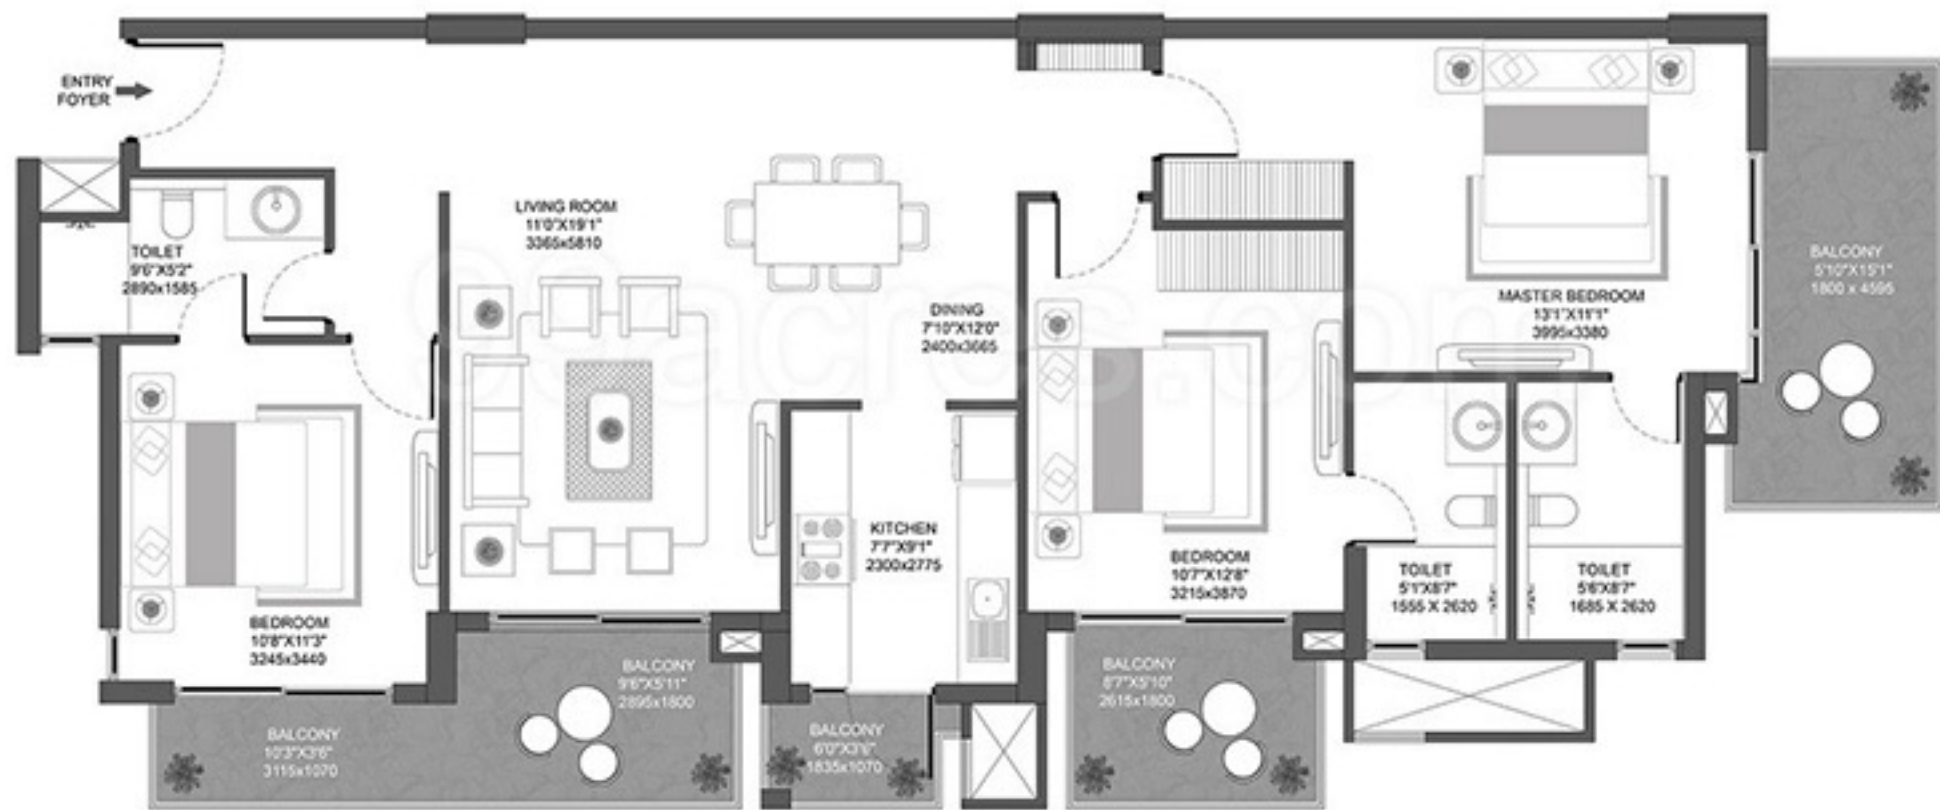

3 BHK TYPE-B
Area: 1779.0 Sq.ft.,
165.2 Sq.mt.

3 BHK TYPE-C
Area: 1825.0 Sq.ft.,
169.5 Sq.m.

3 BHK TYPE-A
Area: 1835.0 Sq.ft.
170.4 Sq.mt.

3 BHK+UTILITY-TYPE-B

Area: 2001.0 Sq.ft.,
185.9 Sq.mt.

3 BHK+UTILITY-TYPE-D

Area: 2059.0 Sq.ft.,
191.2 Sq.mt.

3 BHK+UTILITY-TYPE-C
Area: 2142.0 Sq.ft.,
199.0 Sq.mt.