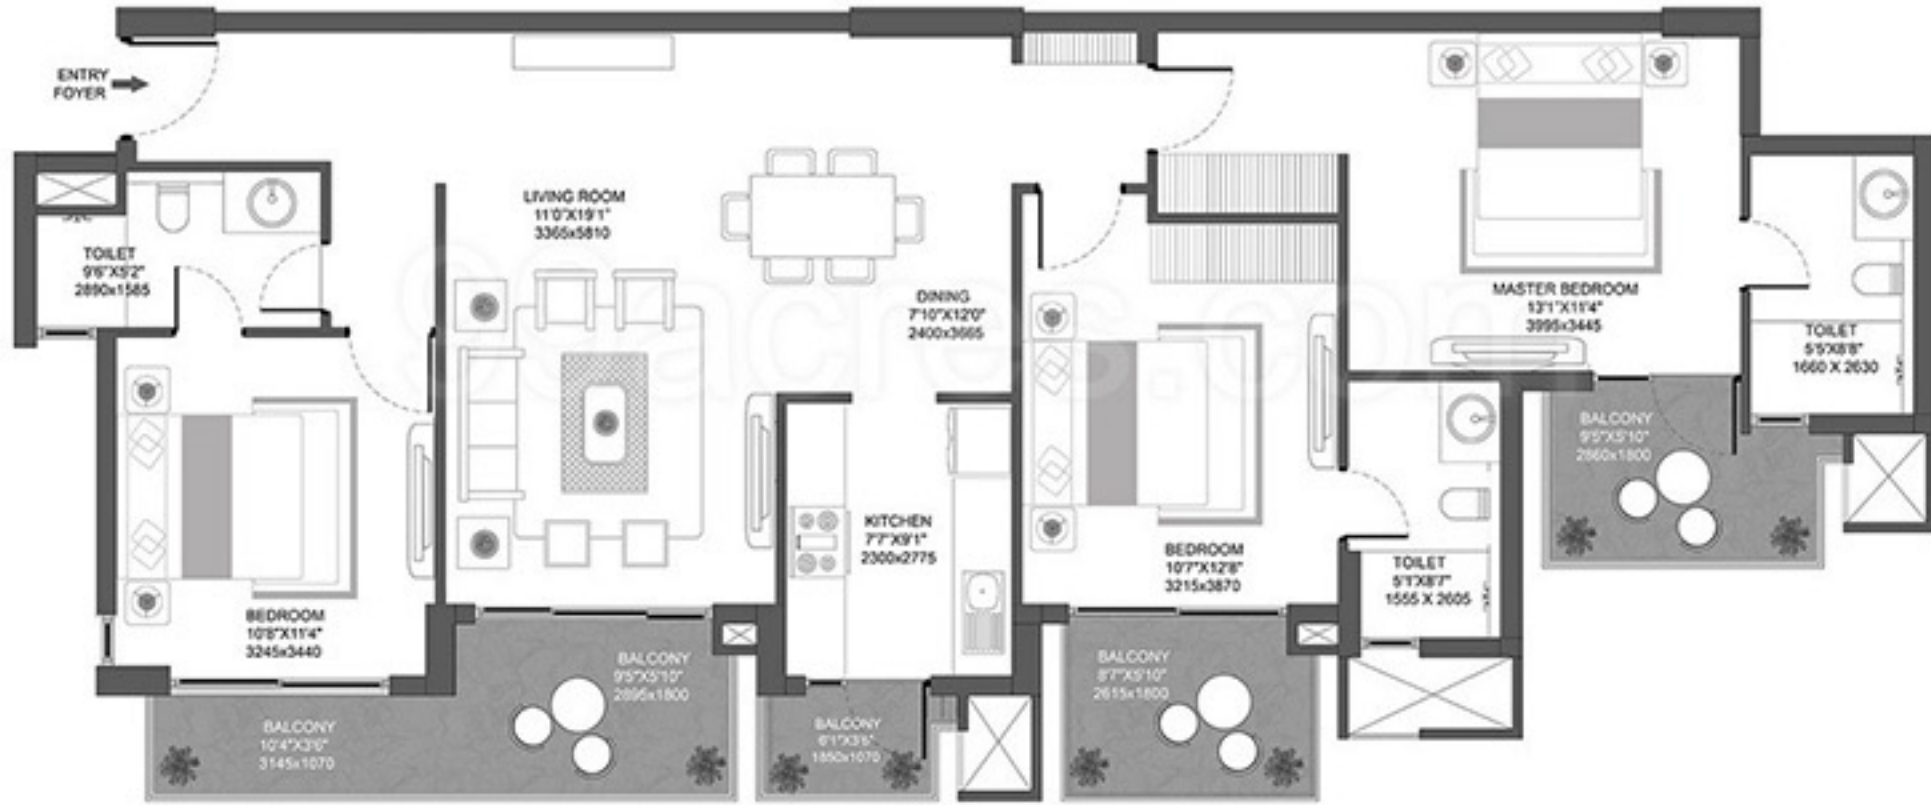

3 BHK TYPE-B
Area: 1779.0 Sq.ft.,
165.2 Sq.mt.

3 BHK TYPE-C
Area: 1825.0 Sq.ft.,
169.5 Sq.m.

3 BHK TYPE-A
Area: 1835.0 Sq.ft.
170.4 Sq.mt.

3 BHK+UTILITY-TYPE-B

Area: 2001.0 Sq.ft.,
185.9 Sq.mt.

3 BHK+UTILITY-TYPE-D

Area: 2059.0 Sq.ft.,
191.2 Sq.mt.

3 BHK+UTILITY-TYPE-C
Area: 2142.0 Sq.ft.,
199.0 Sq.mt.