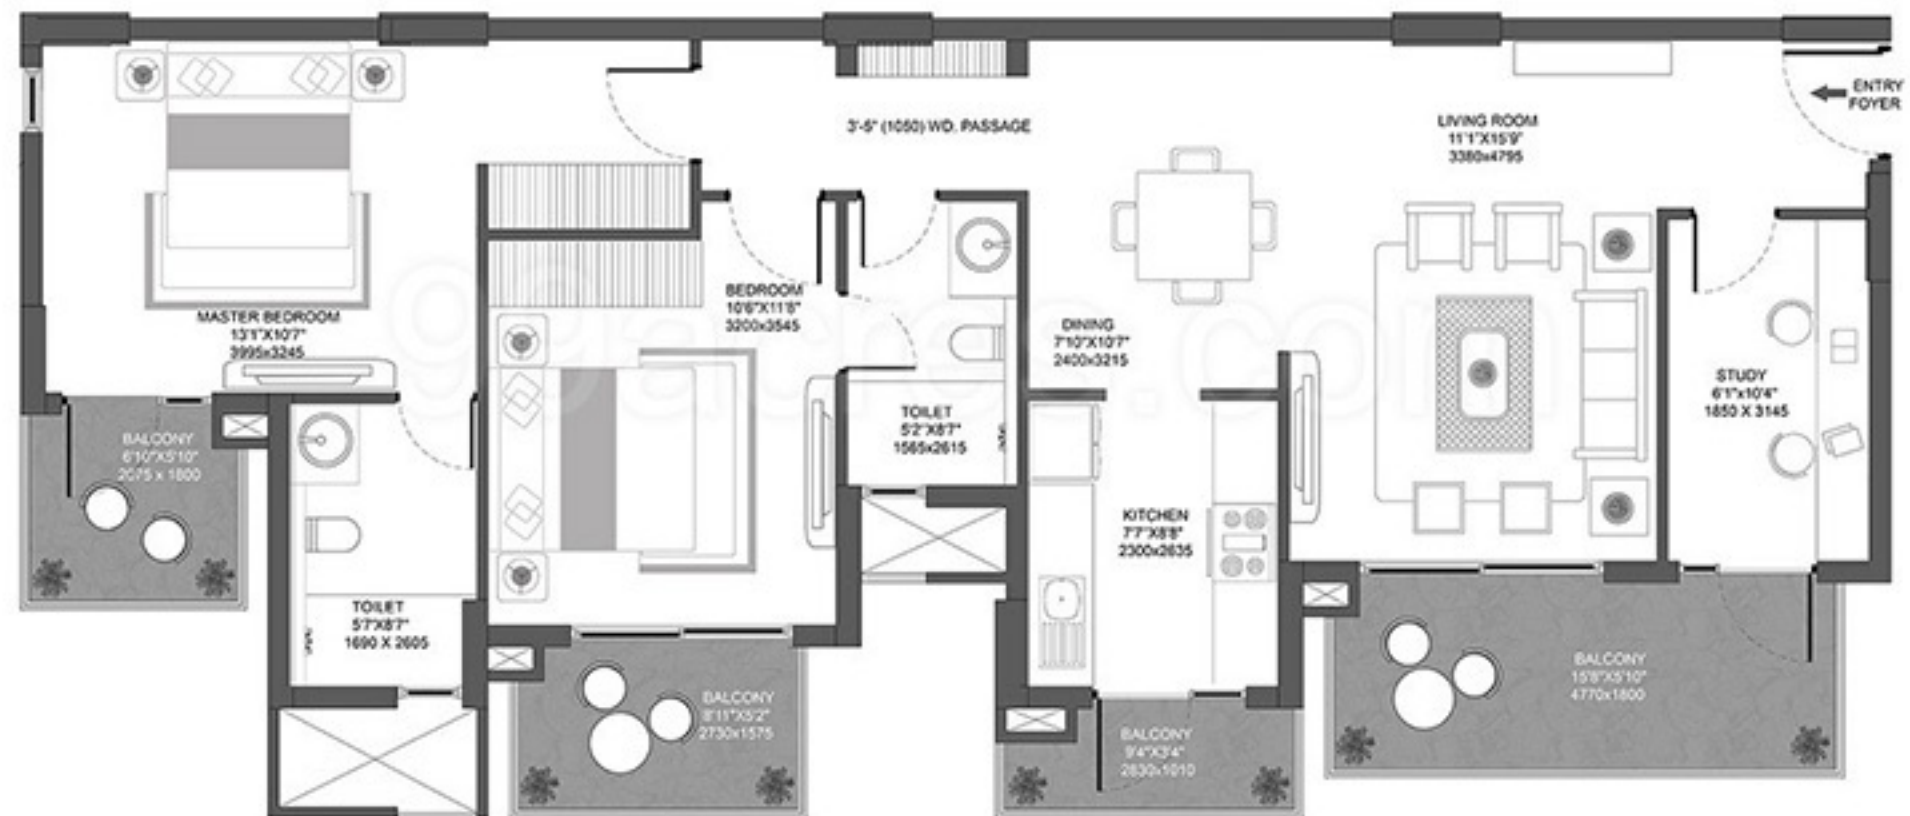

2 BHK+STUDY TYPE-B
Area: 1490.0 Sq.ft.,
138.4 Sq.mt.

2 BHK+STUDY TYPE-G

Area: 1498.0 Sq.ft. (139.1 Sq.m.)

2 BHK+STUDY TYPE-H

Area: 1575.0 Sq.ft. (146.8 Sq.mt.)

2 BHK+STUDY TYPE-C
Area: 1617.0 Sq.ft.,
150,2 Sq.mt.

2 BHK+STUDY TYPE-A
Area: 1630.0 Sq.ft.,
151.4 Sq.mt.

LOWER LEVEL