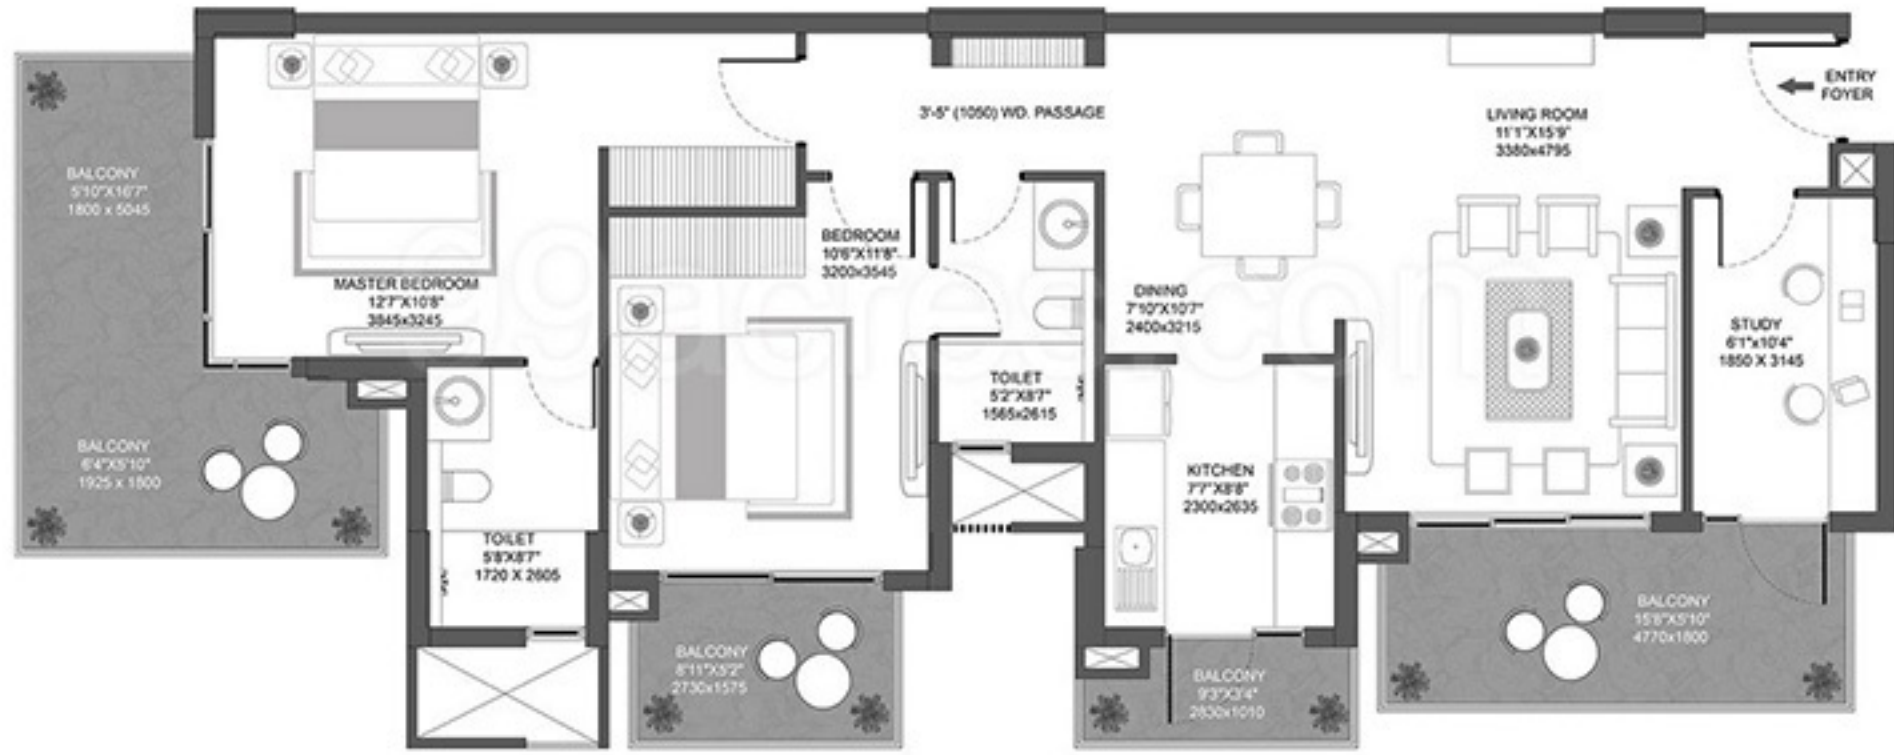

2 BHK+STUDY TYPE-B
Area: 1490.0 Sq.ft.,
138.4 Sq.mt.

2 BHK+STUDY TYPE-G

Area: 1498.0 Sq.ft. (139.1 Sq.m.)

2 BHK+STUDY TYPE-H

Area: 1575.0 Sq.ft. (146.8 Sq.mt.)

2 BHK+STUDY TYPE-C
Area: 1617.0 Sq.ft.,
150,2 Sq.mt.

2 BHK+STUDY TYPE-A
Area: 1630.0 Sq.ft.,
151.4 Sq.mt.

LOWER LEVEL