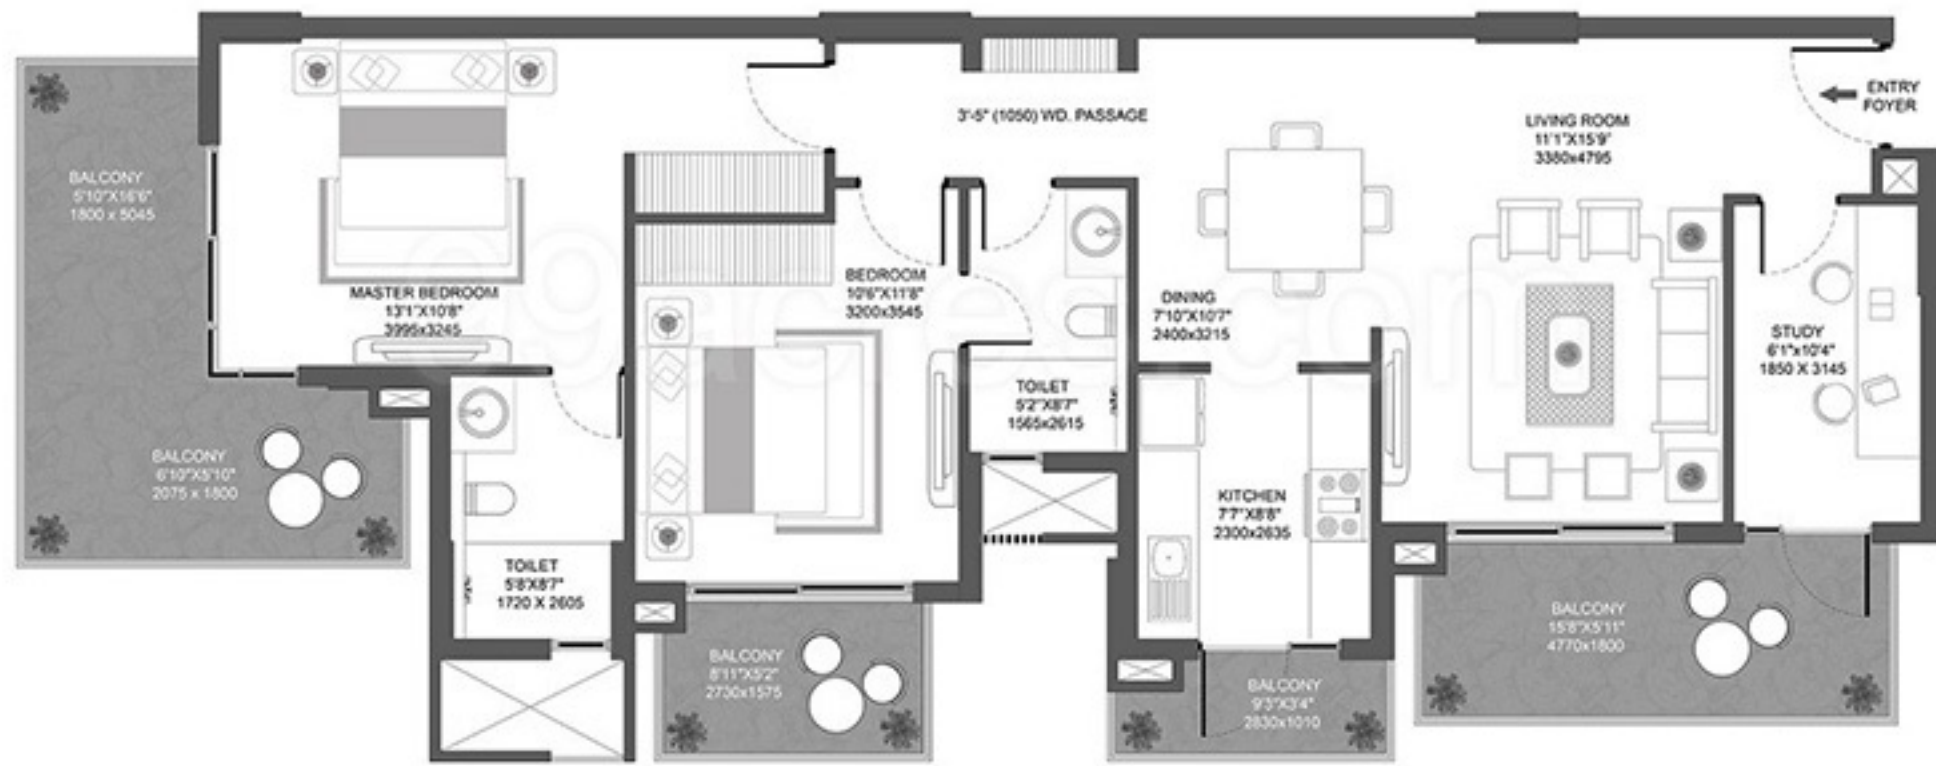

2 BHK+STUDY TYPE-B
Area: 1490.0 Sq.ft.,
138.4 Sq.mt.

2 BHK+STUDY TYPE-G

Area: 1498.0 Sq.ft. (139.1 Sq.m.)

2 BHK+STUDY TYPE-H

Area: 1575.0 Sq.ft. (146.8 Sq.mt.)

2 BHK+STUDY TYPE-C
Area: 1617.0 Sq.ft.,
150,2 Sq.mt.

2 BHK+STUDY TYPE-A
Area: 1630.0 Sq.ft.,
151.4 Sq.mt.

LOWER LEVEL