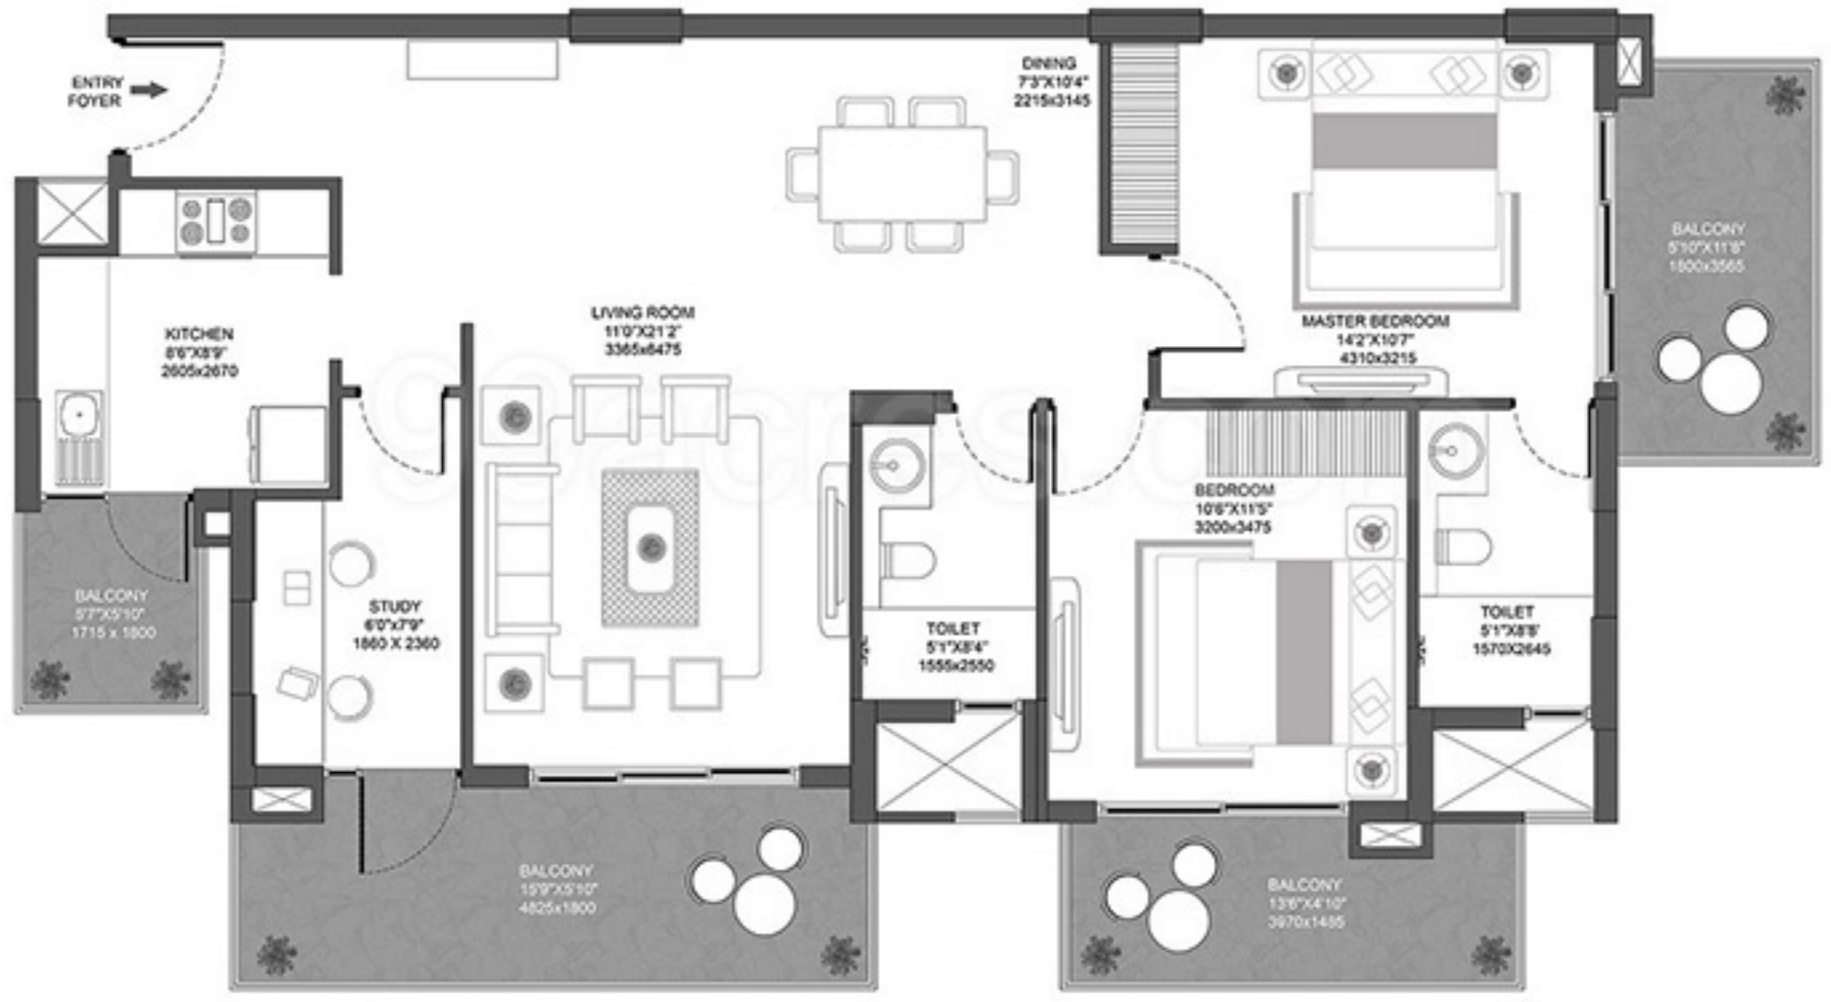

2 BHK+STUDY TYPE-B
Area: 1490.0 Sq.ft.,
138.4 Sq.mt.

2 BHK+STUDY TYPE-G

Area: 1498.0 Sq.ft. (139.1 Sq.m.)

2 BHK+STUDY TYPE-H

Area: 1575.0 Sq.ft. (146.8 Sq.mt.)

2 BHK+STUDY TYPE-C
Area: 1617.0 Sq.ft.,
150,2 Sq.mt.

2 BHK+STUDY TYPE-A
Area: 1630.0 Sq.ft.,
151.4 Sq.mt.

LOWER LEVEL