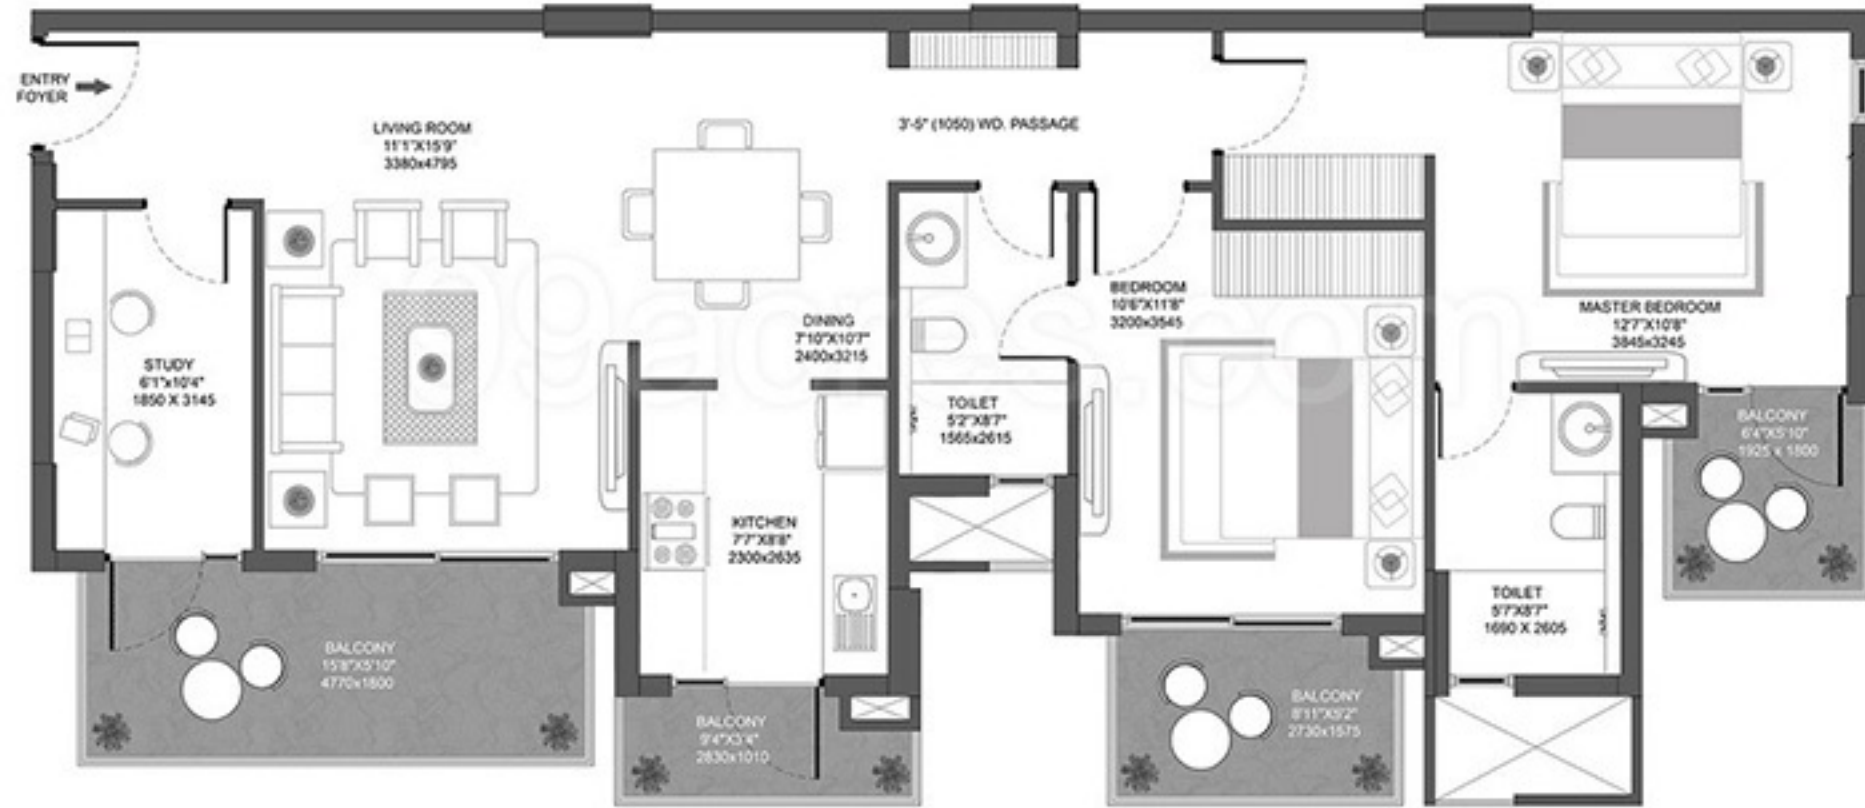

2 BHK+STUDY TYPE-B
Area: 1490.0 Sq.ft.,
138.4 Sq.mt.

2 BHK+STUDY TYPE-G

Area: 1498.0 Sq.ft. (139.1 Sq.m.)

2 BHK+STUDY TYPE-H

Area: 1575.0 Sq.ft. (146.8 Sq.mt.)

2 BHK+STUDY TYPE-C
Area: 1617.0 Sq.ft.,
150,2 Sq.mt.

2 BHK+STUDY TYPE-A
Area: 1630.0 Sq.ft.,
151.4 Sq.mt.

LOWER LEVEL